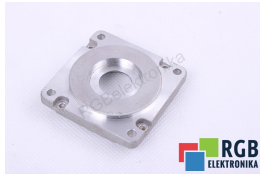

FRONT COVER FOR MOTOR MSM031C-0300-NN-M0-CH0 R911325139 REXROTH

Used BOSCH REXROTH MSM031C-0300-NN-M0-CH0
PRZEDNIA OBSADA
Tested and cleaned.
24 months guarantee
Dedicated courier
Delivery across Europe even in 24h

TECHNICAL DATA

MANUFACTURER	BOSCH REXROTH
MODEL	MSM031C-0300-NN-M0-CH0 PRZEDNIA OBSADA
CATEGORY	Front and back covers for motor
WEIGHT [KG]	1.0
HEIGHT [CM]	2.0
LENGHT [CM]	6.0
WIDTH [CM]	6.0

24/7 SUPPORT AVAILABLE
[+48 71 750 09 78](tel:+48717500978)